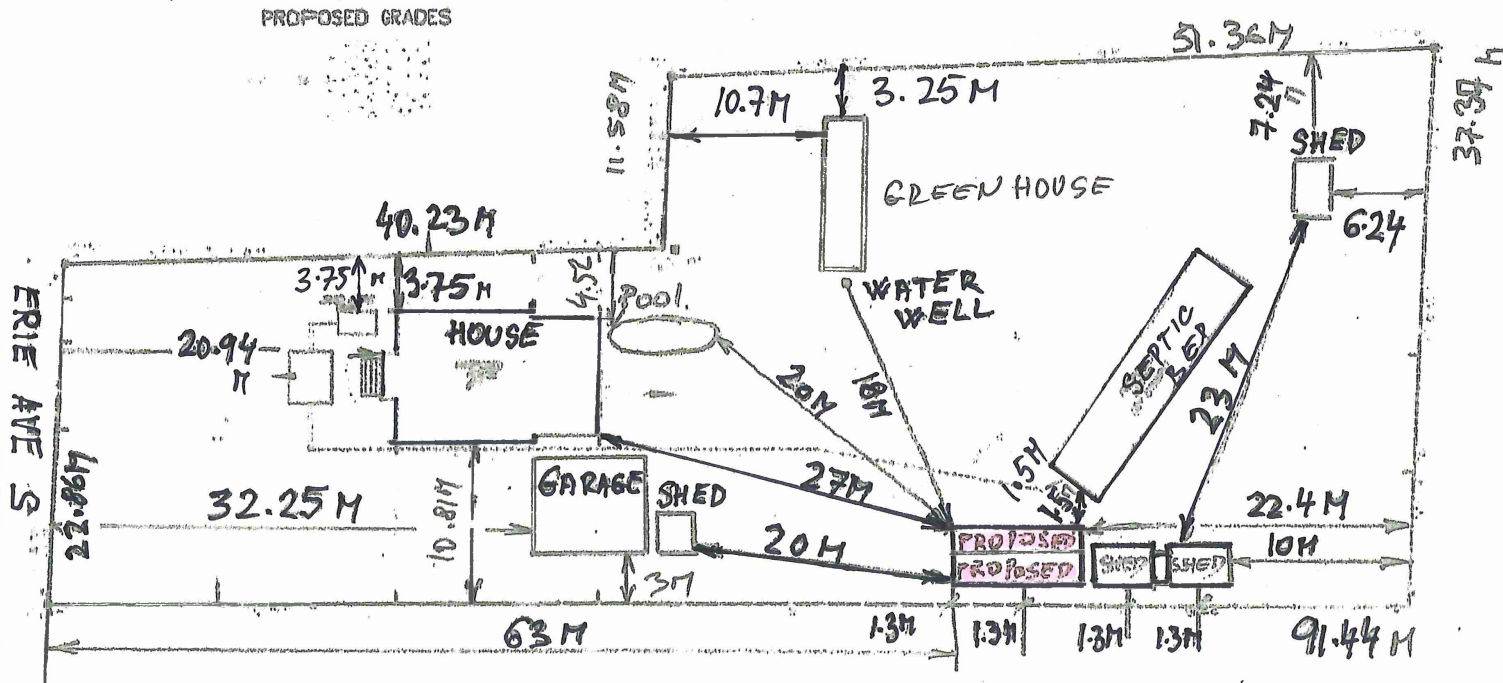

Owner's Sketch FILE #PLA-2024-189 APPLICANT: Janeckova

MARTA JANECKOVA

GEOGRAPHIC TOW:
HALDIMANL

LEGEND

Table with 2 columns: Symbol and Description. Symbols include various line styles and shapes representing different property boundaries and structures.

SURVEYOR'S CE

LOT DETAILS

ELEVATION NOTE

EAST